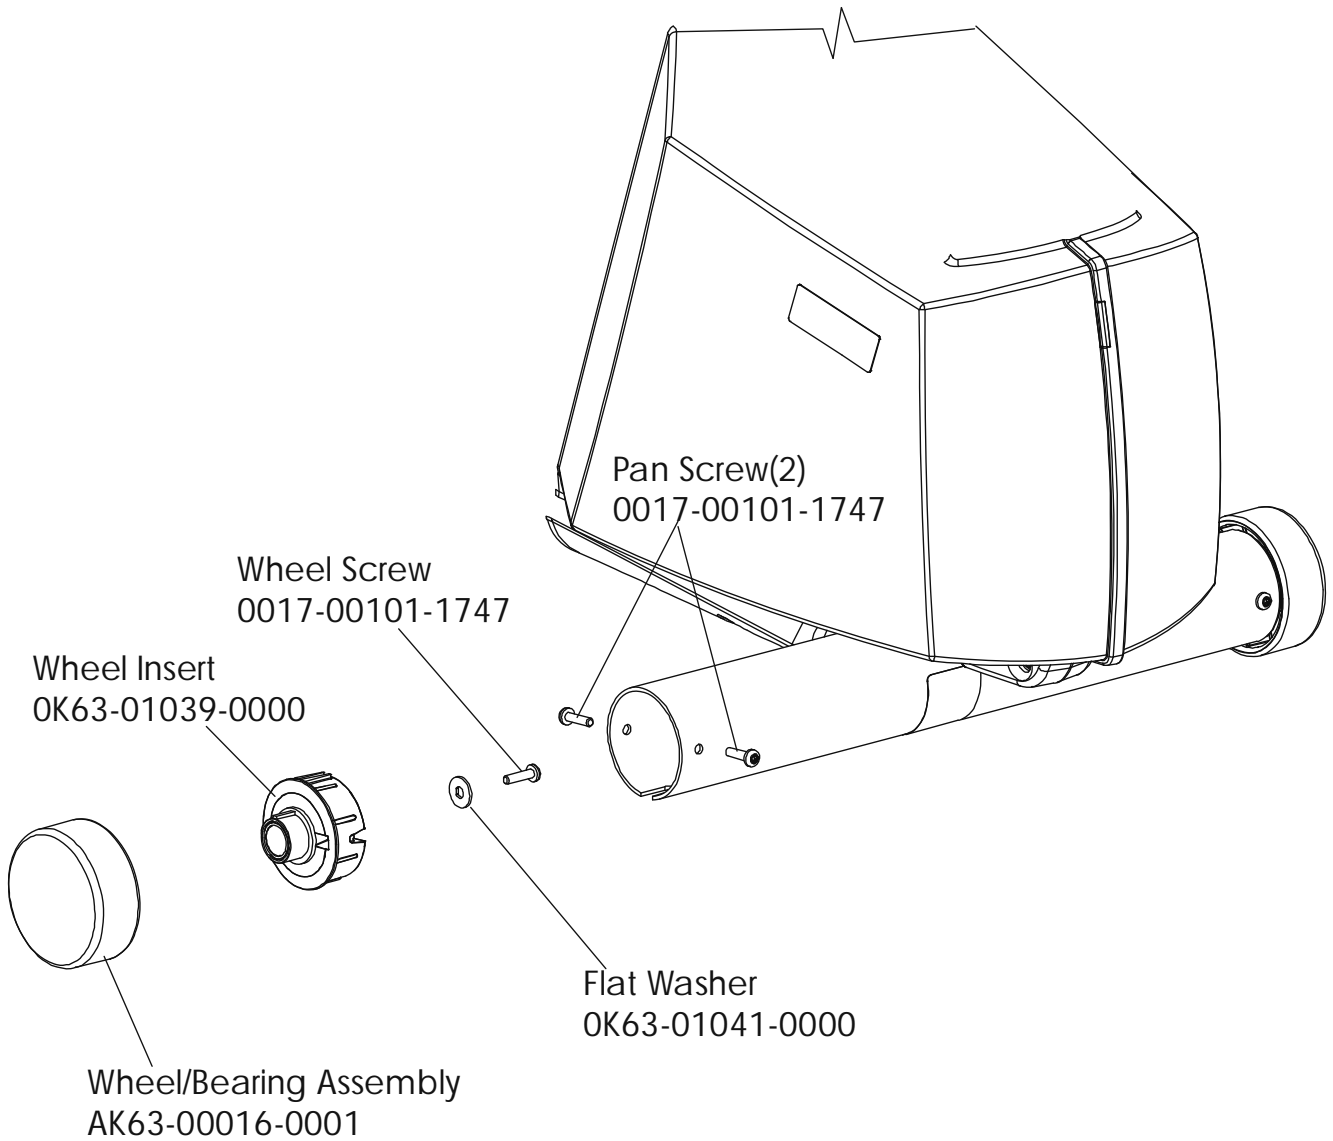

93CW-0XXX-02
S/N CCM100000 and up

ARCTIC SILVER 93CW
PCB Mounting Bracket Assembly

93CW-0XXX-02
S/N CCM100000 and up

Assembly Number – AK63-00049-0000

ARCTIC SILVER 93CW
Front Wheels – AK63-00017-0001

93CW-0XXX-02
S/N CCM100000 and up