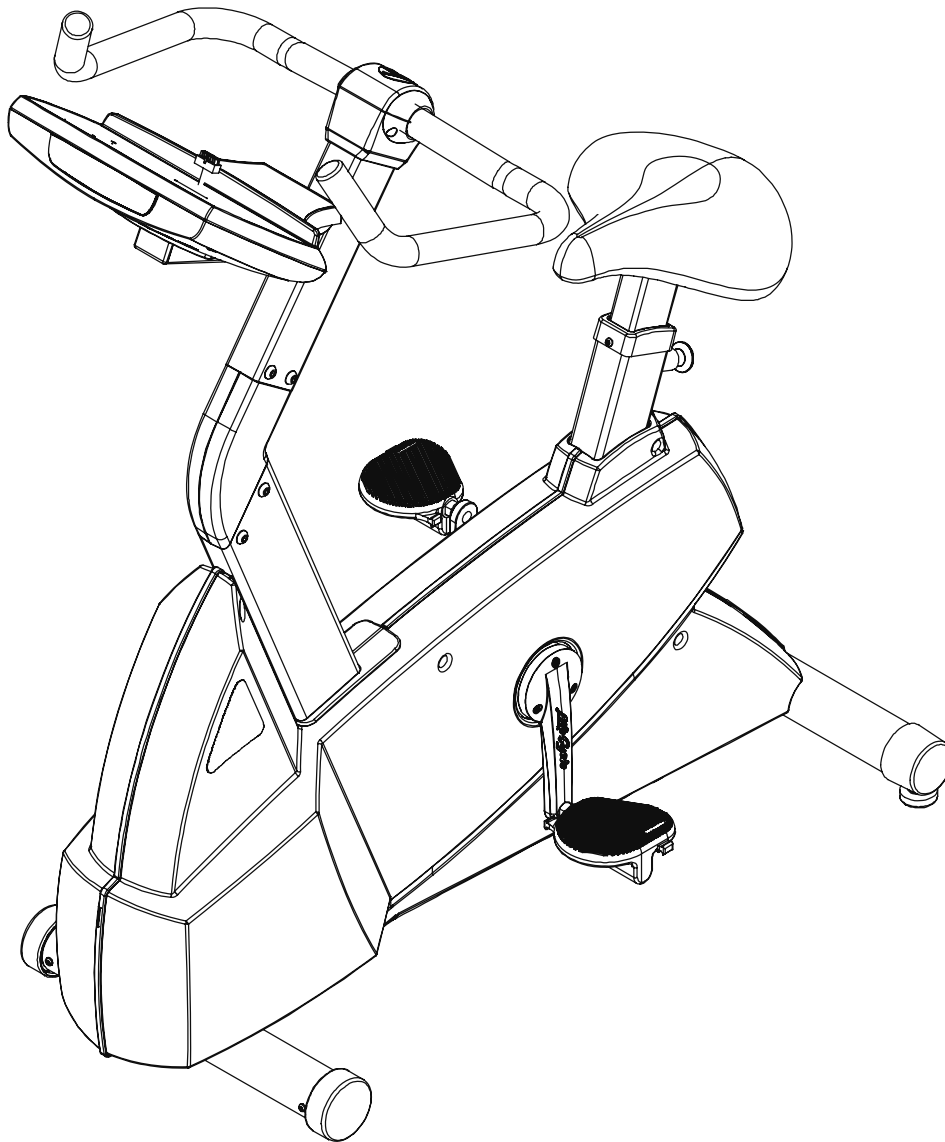

LifeFitness

ARCTIC SILVER 93CW Upright Bike

Customer Support Services
PARTS MANUAL rev 29 Apr 2008

ARCTIC SILVER 93CW
REFERENCES

93CW-0XXX-02
S/N CCM100000 and up

OPERATION MANUAL	M051-00K63-A068
HARDWARE BAG	GK63-00002-0044
NETWORK C-SAFE KIT	GK63-00002-0003
TOUCH UP PAINT: SPRAY CAN .5 OZ BOTTLE W/APPLICATOR .33 OZ PEN	0017-00008-0204 0017-00008-0205 0017-00008-0206
COAX CABLE	AK32-00020-0002
ER READY BRACKET ASSEMBLY ASSEMBLY CONSISTS OF: 1) POWER CABLE 2) ER READY BRACKET 3) F TYPE CONNECTOR	AK63-00215-0000 AK32-00078-0001 OK63-0329-0000 0017-00021-2846
SERVICE MANUAL	M051-00K63-A009

**NOTE: ADDING THE BOLT ON LCD SCREEN TO THE
93CW-0XXX-02 MAKES THE UNIT A 93CER-0XXX-02.**

	Page
CONSOLE AND RELATED COMPONENTS.....	4
CONSOLE MOUNTING SCREWS AND POLAR COVERS.....	5
ALTERNATOR W/PULLEY	6
CRANKSHAFT AND BEARING ASSEMBLY.....	7
INTERMEDIATE SHAFT AND BEARING ASSEMBLY.....	8
SEAT LATCH ASSEMBLY.....	9
SEAT POST ASSEMBLY	10
SEAT POST SHROUDS.....	11
IDLER BRACKET ASSEMBLY.....	12
CONSOLE SUPPORT ASSEMBLY.....	13
LEFT SIDE SHROUD AND CRANKARM.....	14
RIGHT SIDE SHROUD AND CRANKARM.....	15
PCB MOUNTING BRACKET ASSEMBLY.....	16
FRONT WHEELS.....	17
RESISTOR ASSEMBLY.....	18
HANDLEBAR ASSEMBLY.....	19
BELTS.....	20
CABLES.....	21