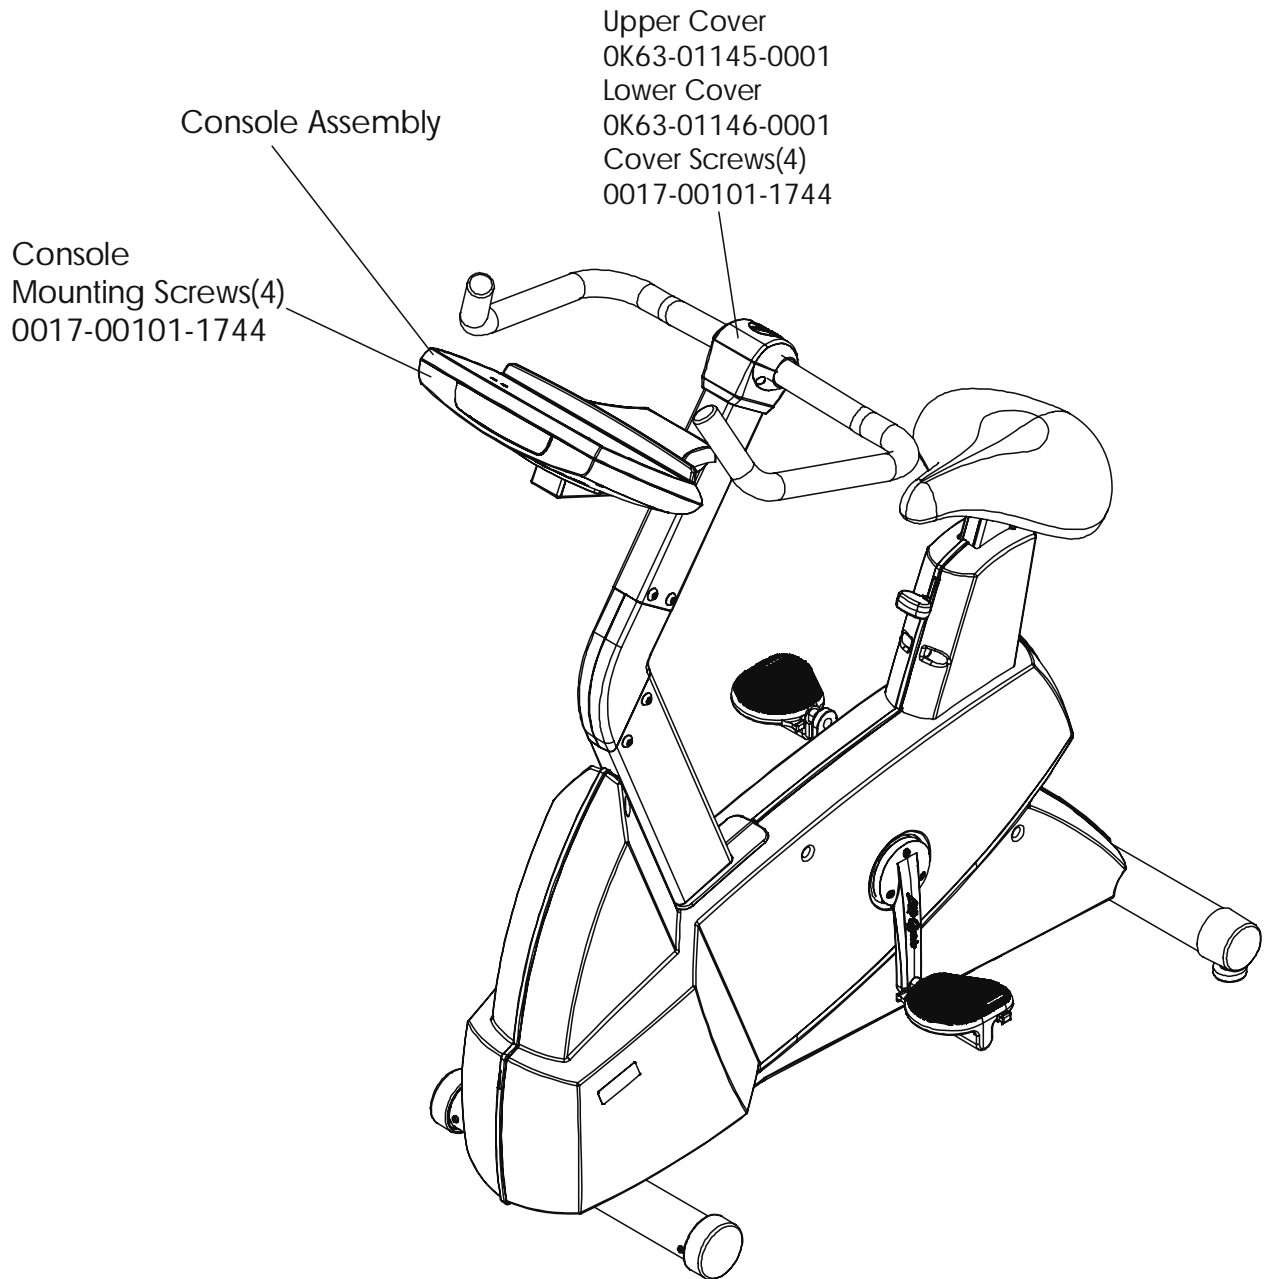

**NOTE: ADDING THE BOLT ON LCD SCREEN TO THE
93CW-0XXX-02 MAKES THE UNIT A 93CER-0XXX-02.**

	Page
CONSOLE AND RELATED COMPONENTS.....	4
CONSOLE MOUNTING SCREWS AND POLAR COVERS.....	5
ALTERNATOR W/PULLEY	6
CRANKSHAFT AND BEARING ASSEMBLY.....	7
INTERMEDIATE SHAFT AND BEARING ASSEMBLY.....	8
SEAT LATCH ASSEMBLY.....	9
SEAT POST ASSEMBLY	10
SEAT POST SHROUDS.....	11
IDLER BRACKET ASSEMBLY.....	12
CONSOLE SUPPORT ASSEMBLY.....	13
LEFT SIDE SHROUD AND CRANKARM.....	14
RIGHT SIDE SHROUD AND CRANKARM.....	15
PCB MOUNTING BRACKET ASSEMBLY.....	16
FRONT WHEELS.....	17
RESISTOR ASSEMBLY.....	18
HANDLEBAR ASSEMBLY.....	19
BELTS.....	20
CABLES.....	21

ARCTIC SILVER 93CW
Console Mtg. Screws & Polar Covers

93CW-0XXX-02
S/N CCM100000 and up

ARCTIC SILVER 93CW
Alternator w/Pulley-AK63-00093-0000

93CW-0XXX-02
S/N CCM100000 and up

ARCTIC SILVER 93CW
Crankshaft and Bearing Assembly

93CW-0XXX-02
S/N CCM100000 and up

ARCTIC SILVER 93CW

Intermediate Shaft and Bearing Assembly

93CW-0XXX-02

S/N CCM100000 and up

Clutch Assembly
AK63-00026-0000
(not included in kit)

Magnet
118E-00001-0124
(not included in kit)