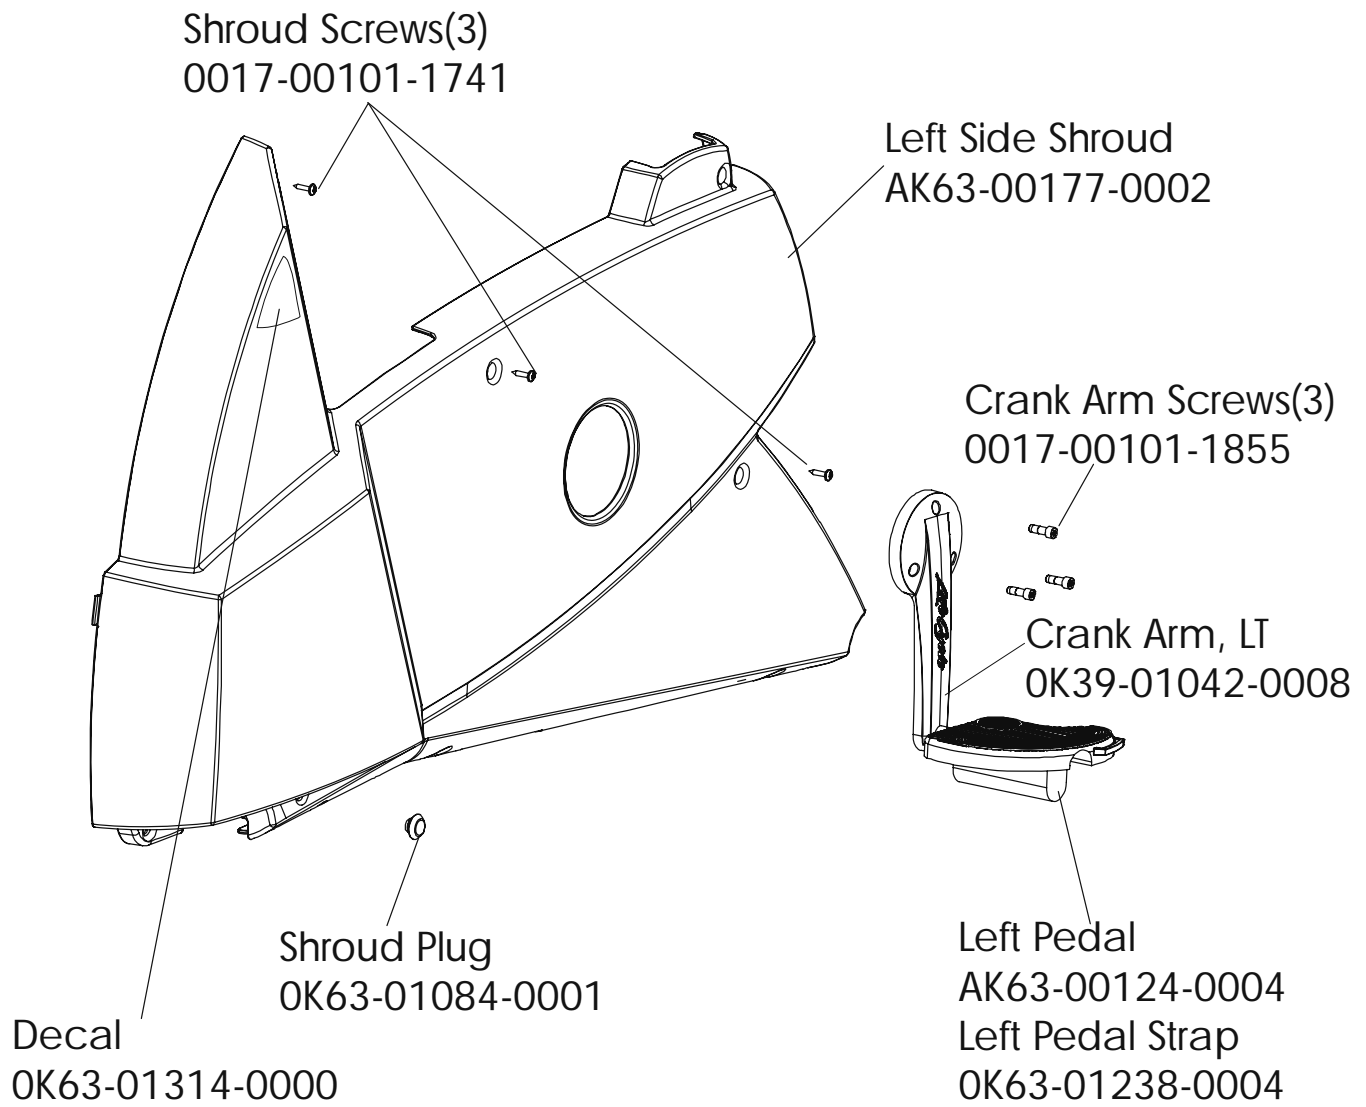

93CW-0XXX-02
S/N CCM100000 and up

ARCTIC SILVER 93CW
Console Support Assembly

93CW-0XXX-02
S/N CCM100000 and up

ARCTIC SILVER 93CW
Left Side Shroud and Crankarm

93CW-0XXX-02
S/N CCM100000 and up

ARCTIC SILVER 93CW
Right Side Shroud and Crankarm