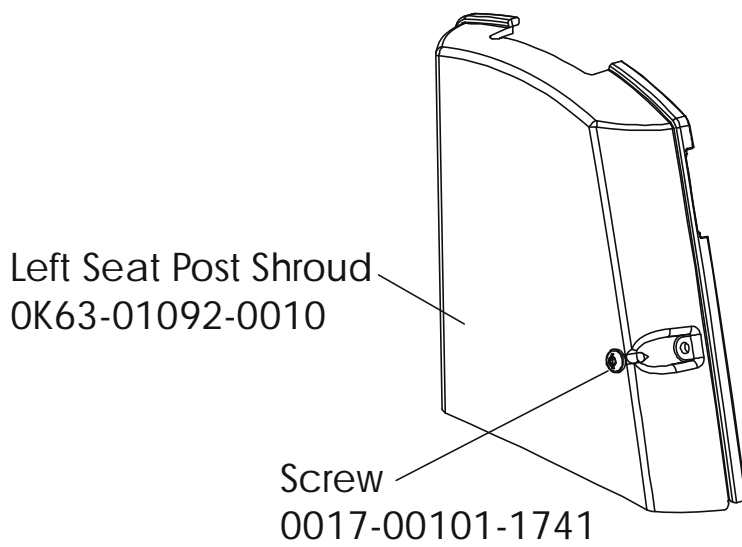

ARCTIC SILVER 93CW
Seat Post Shrouds

93CW-0XXX-02
S/N CCM100000 and up