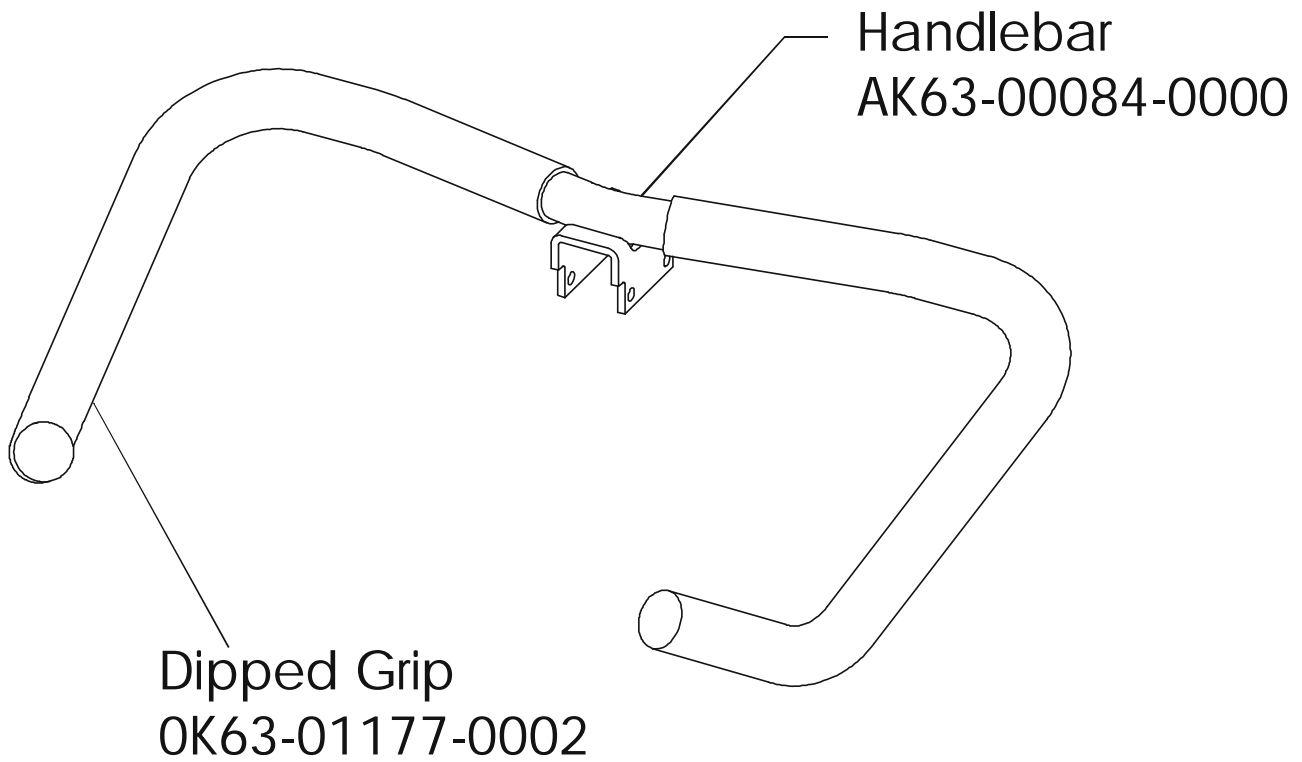

ARCTIC SILVER 93CW
Handlebar Assy. - AK63-00101-0001

93CW-0XXX-02
S/N CCM100000 and up