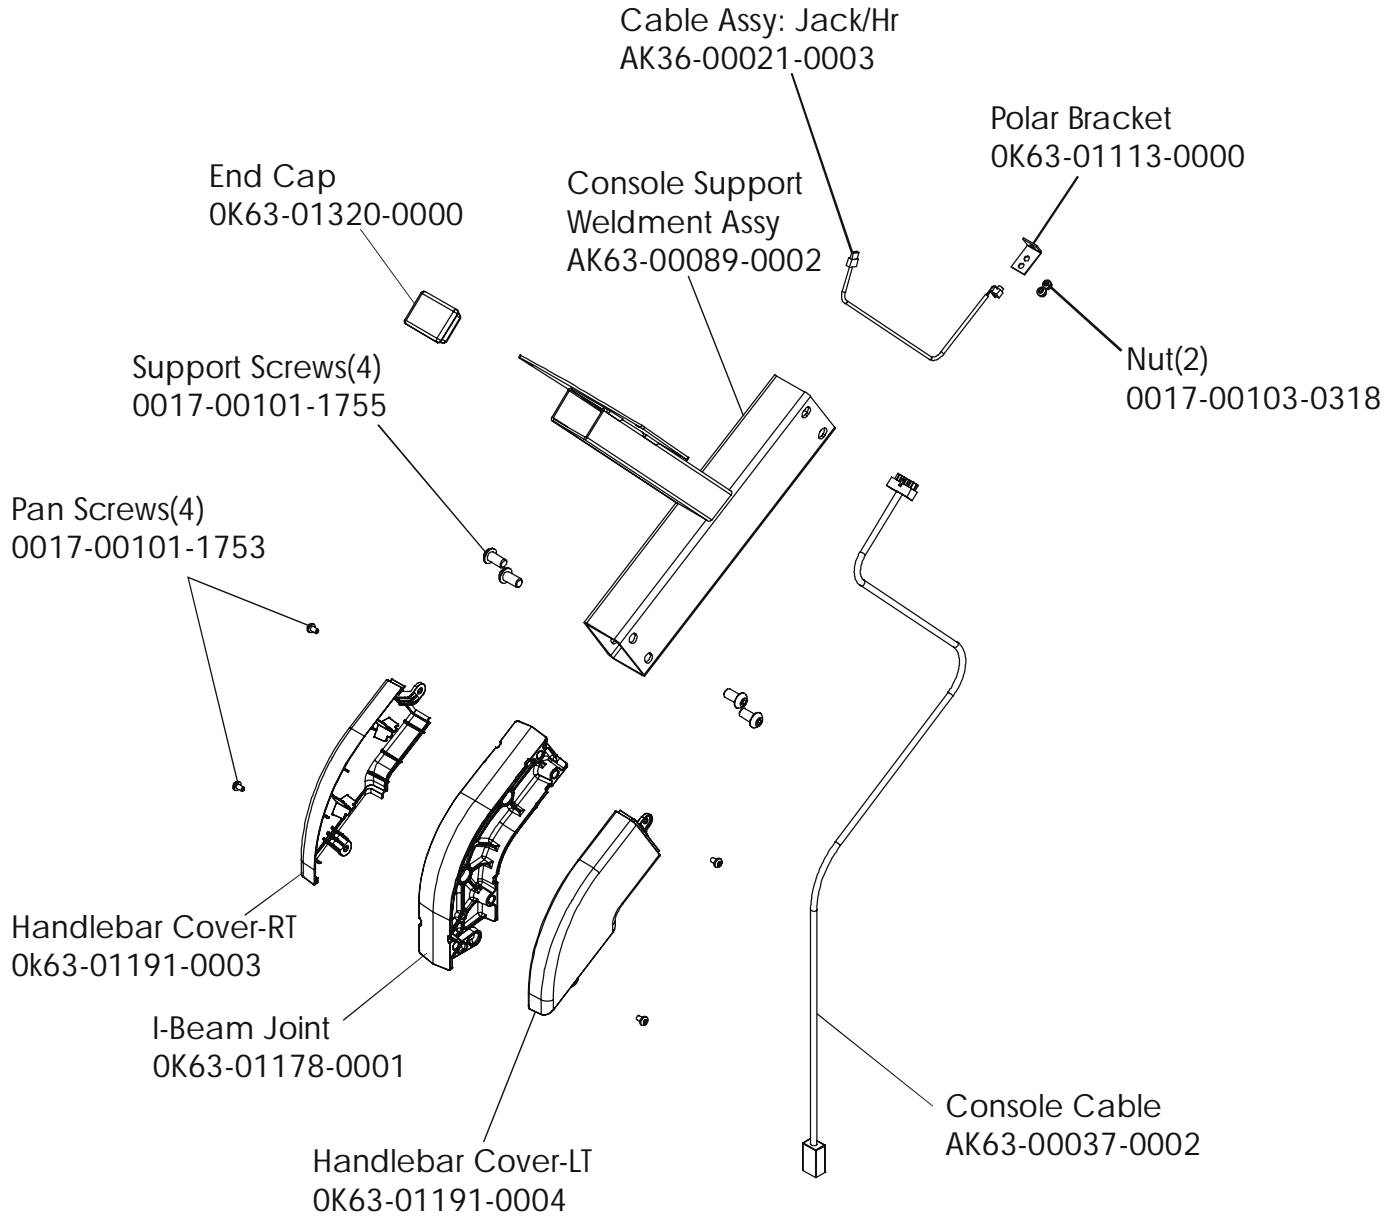

ARCTIC SILVER 93CW
Console Support Assembly

93CW-0XXX-02
S/N CCM100000 and up