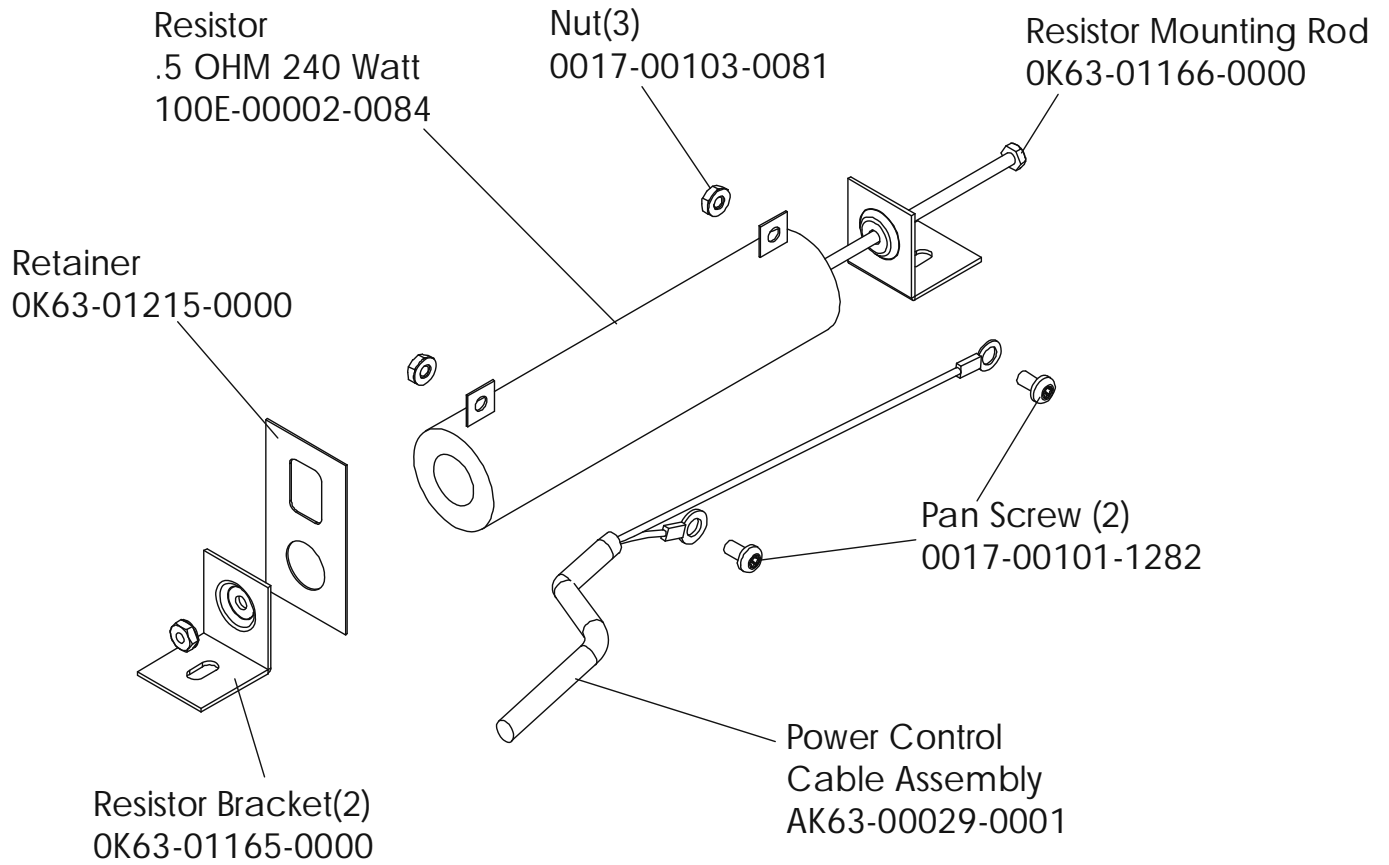

ARCTIC SILVER 93CW
Resistor Assembly- AK63-00047-0000

93CW-0XXX-02
S/N CCM100000 and up