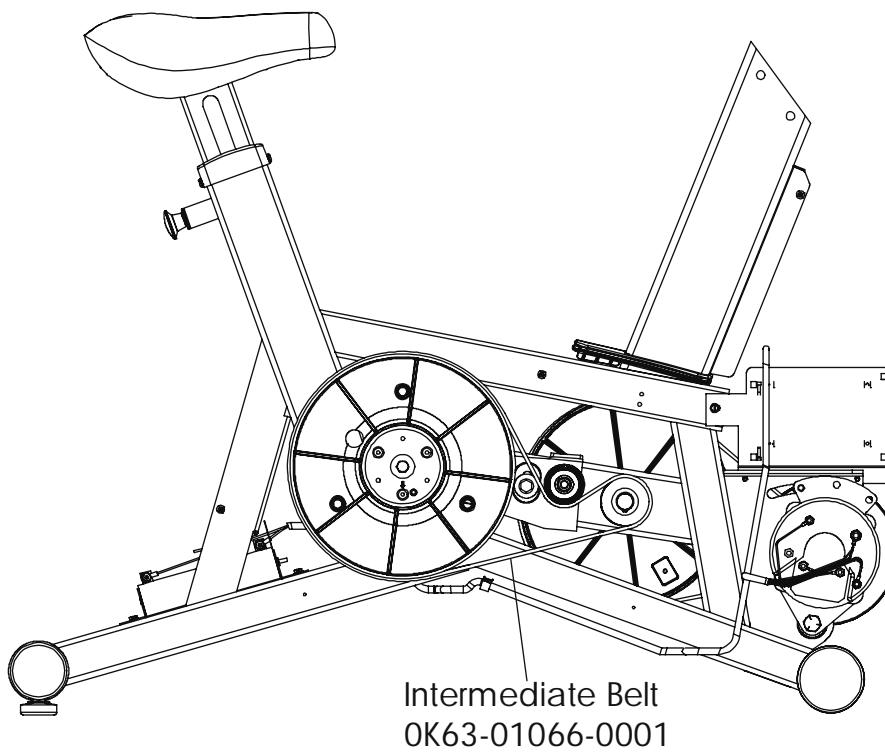

ARCTIC SILVER 93CW
Resistor Assembly- AK63-00047-0000

93CW-0XXX-02
S/N CCM100000 and up

ARCTIC SILVER 93CW
Handlebar Assy. - AK63-00101-0001

93CW-0XXX-02
S/N CCM100000 and up

ARCTIC SILVER 93CW
Belts

93CW-0XXX-02
S/N CCM10000 and up