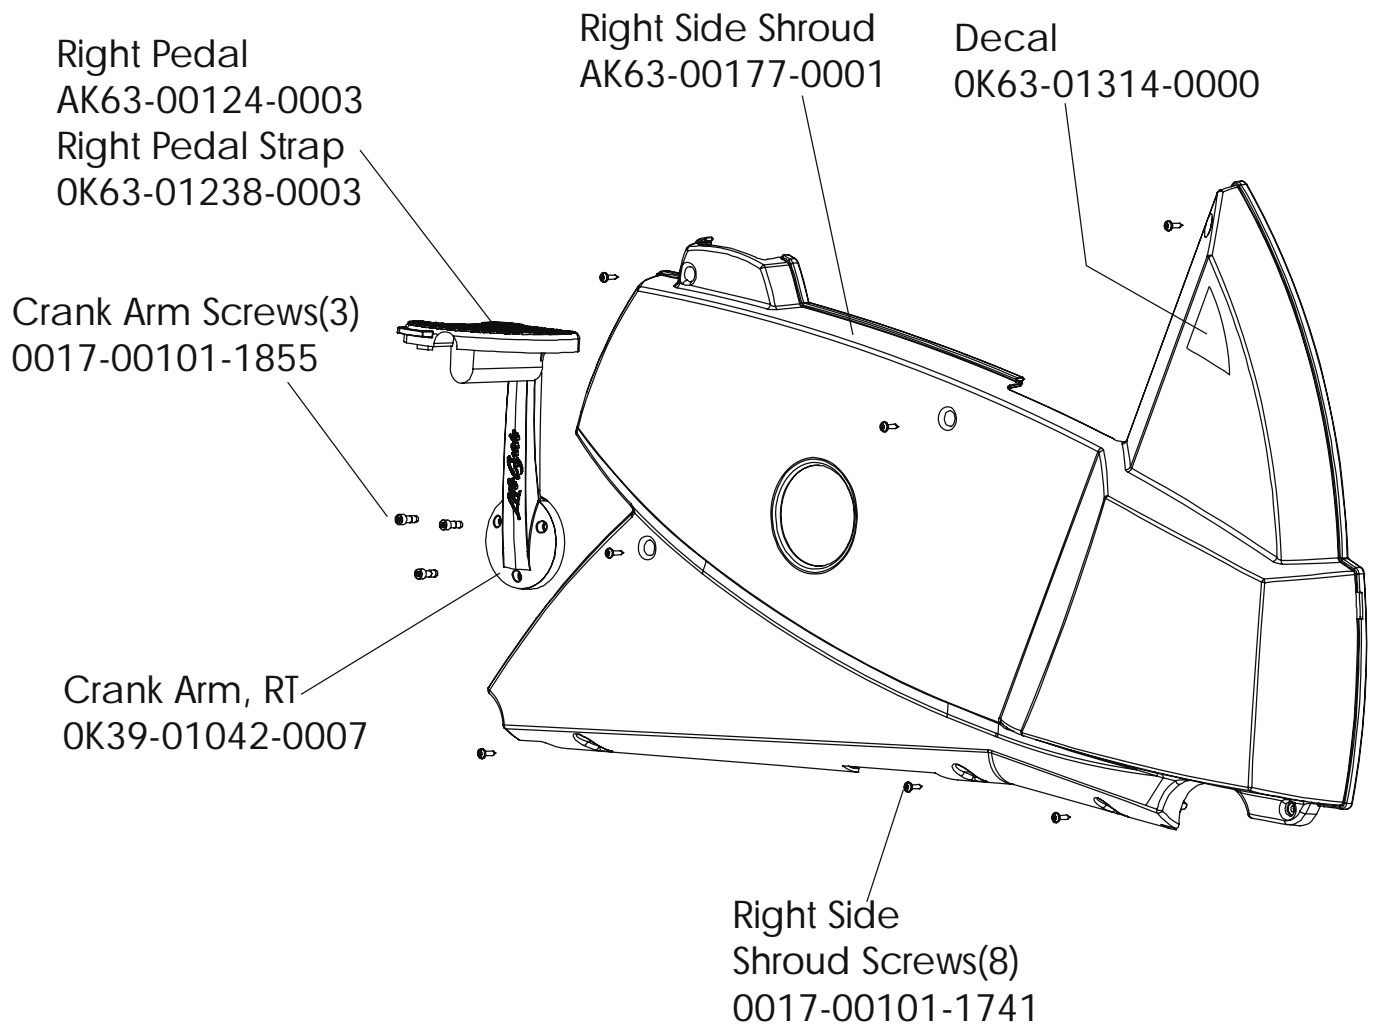

ARCTIC SILVER 93CW
Right Side Shroud and Crankarm

93CW-0XXX-02
S/N CCM100000 and up