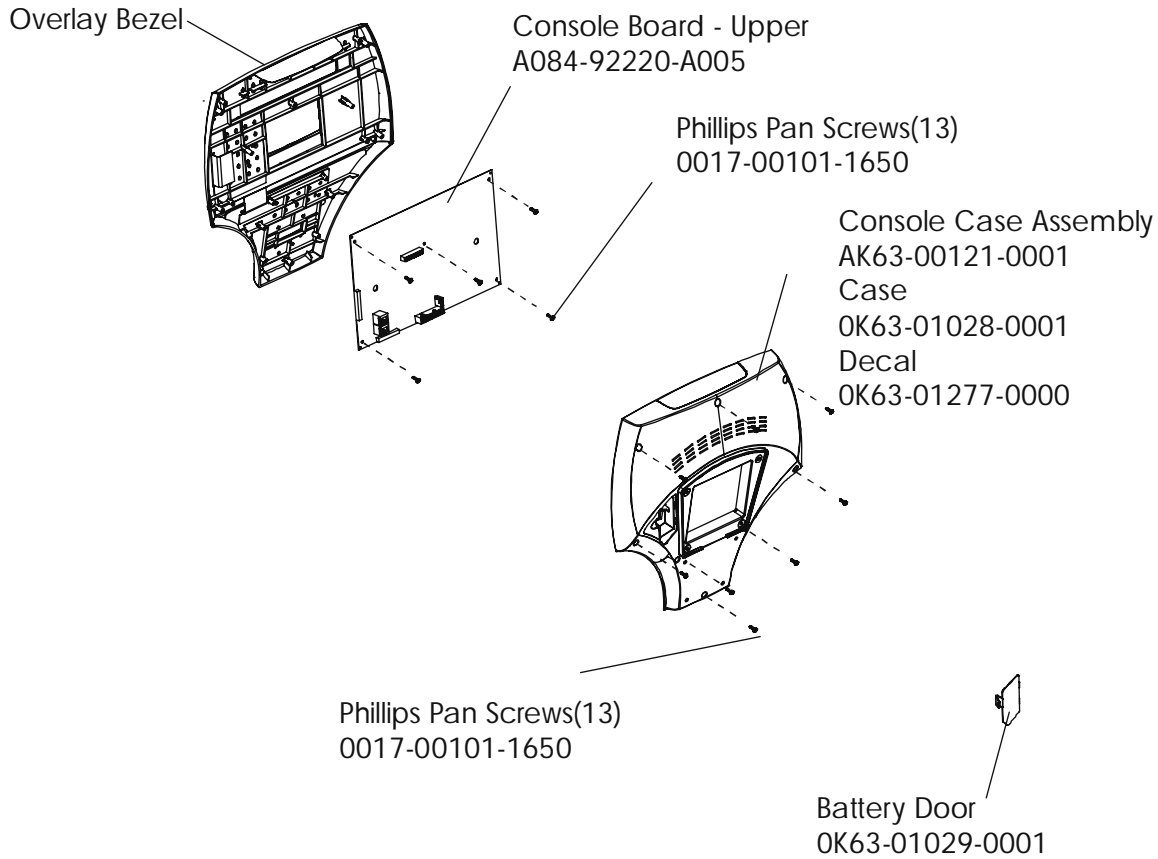

ARCTIC SILVER 93CW
Console and Related Components

93CW-0XXX-02
S/N CCM100000 and up

Console Assembly	Bezel W/Overlay Assy.
AK63-00161-0001 Eng Met	AK63-00166-0001 Eng Met
AK63-00161-0003 Ger Met	AK63-00166-0003 Ger Met
AK63-00161-0004 Spn Met	AK63-00166-0004 Spn Met
AK63-00161-0006 Jap Met	AK63-00166-0006 Jap Met
AK63-00161-0007 Frn Met	AK63-00166-0007 Frn Met
AK63-00161-0008 Itl Met	AK63-00166-0008 Itl Met
AK63-00161-0009 Dut Met	AK63-00166-0009 Dut Met
AK63-00161-0010 Por Met	AK63-00166-0010 Por Met