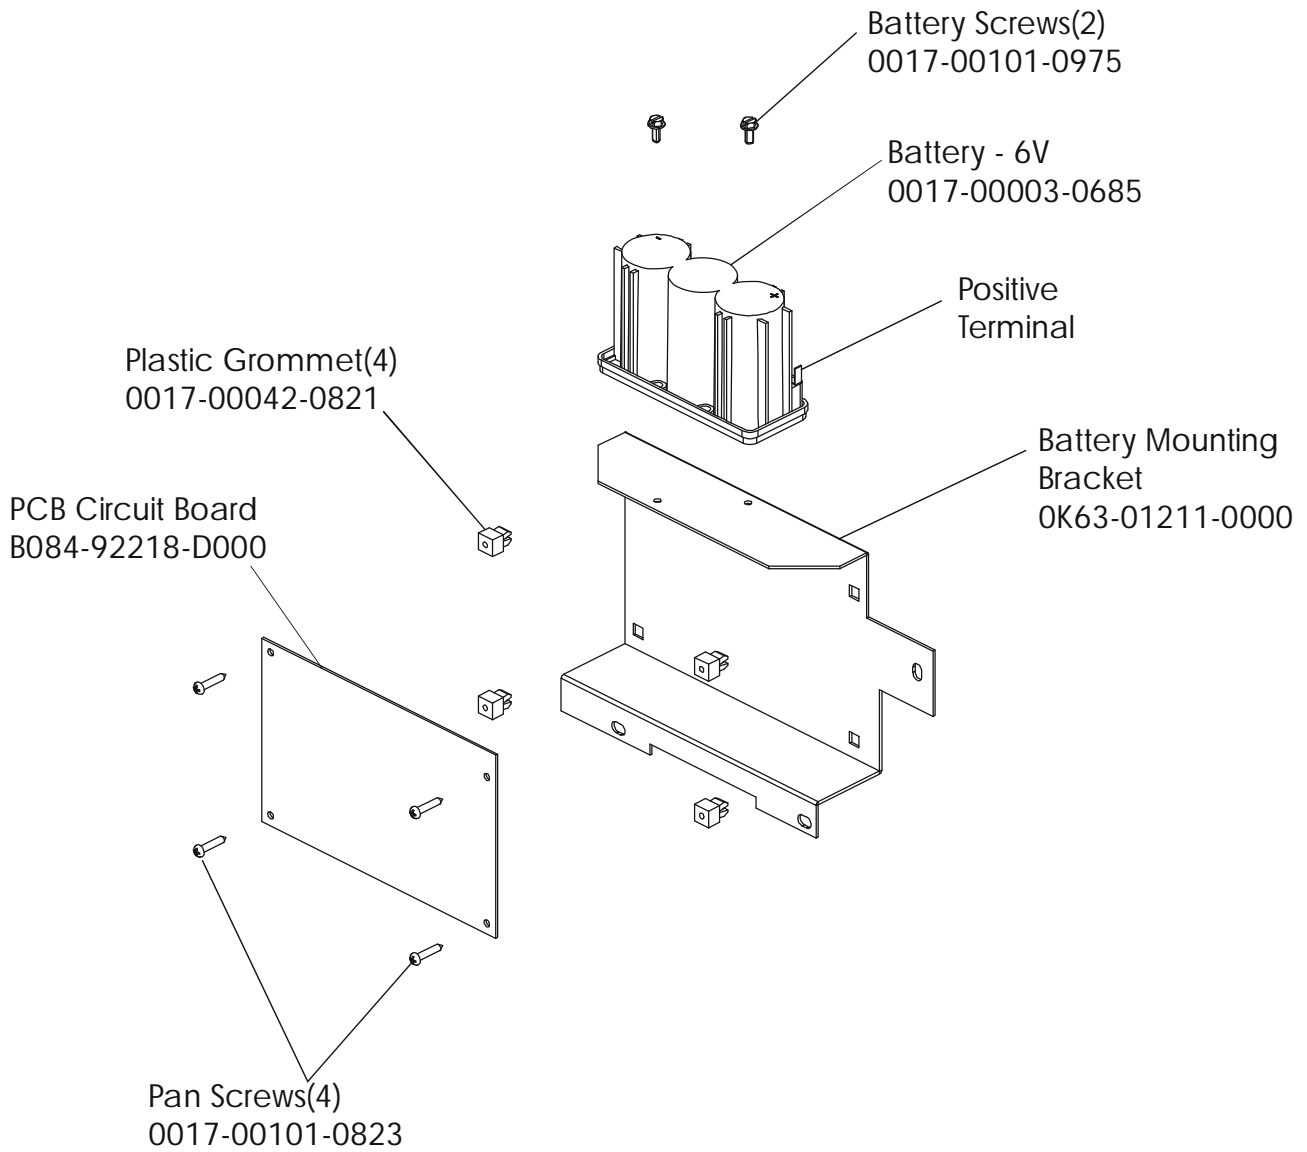

ARCTIC SILVER 93CW
PCB Mounting Bracket Assembly

93CW-0XXX-02
S/N CCM100000 and up

Assembly Number – AK63-00049-0000