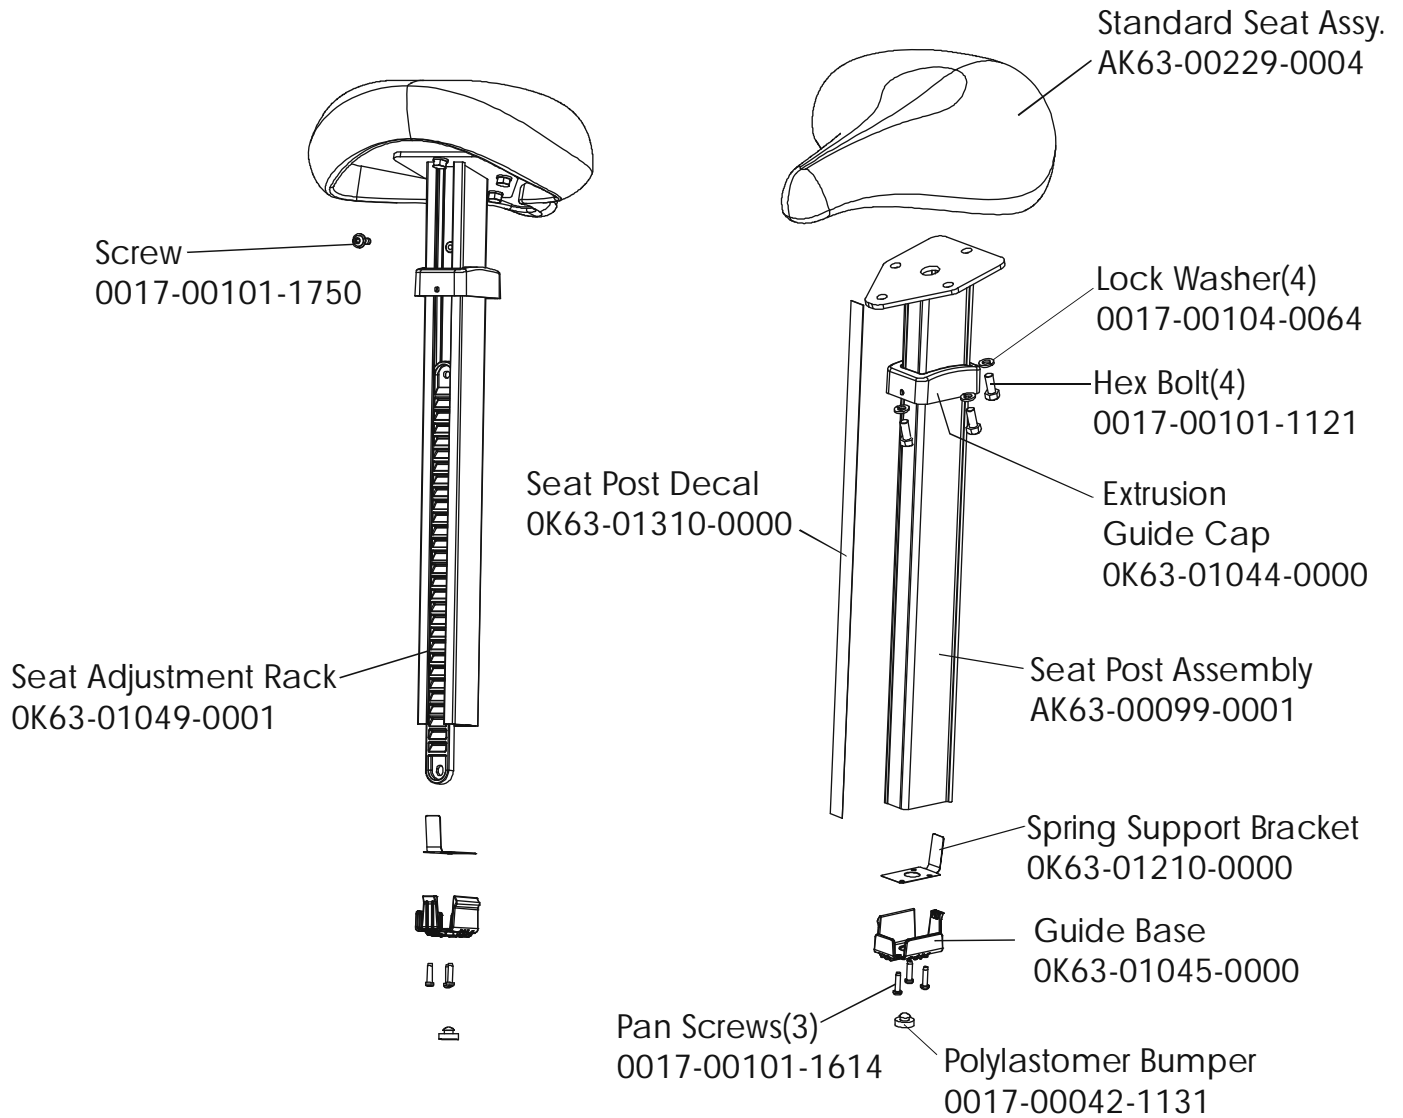

ARCTIC SILVER 93CW
Seat Post Assy. – AK63-00232-0003

93CW-0XXX-02
S/N CCM100000 and up