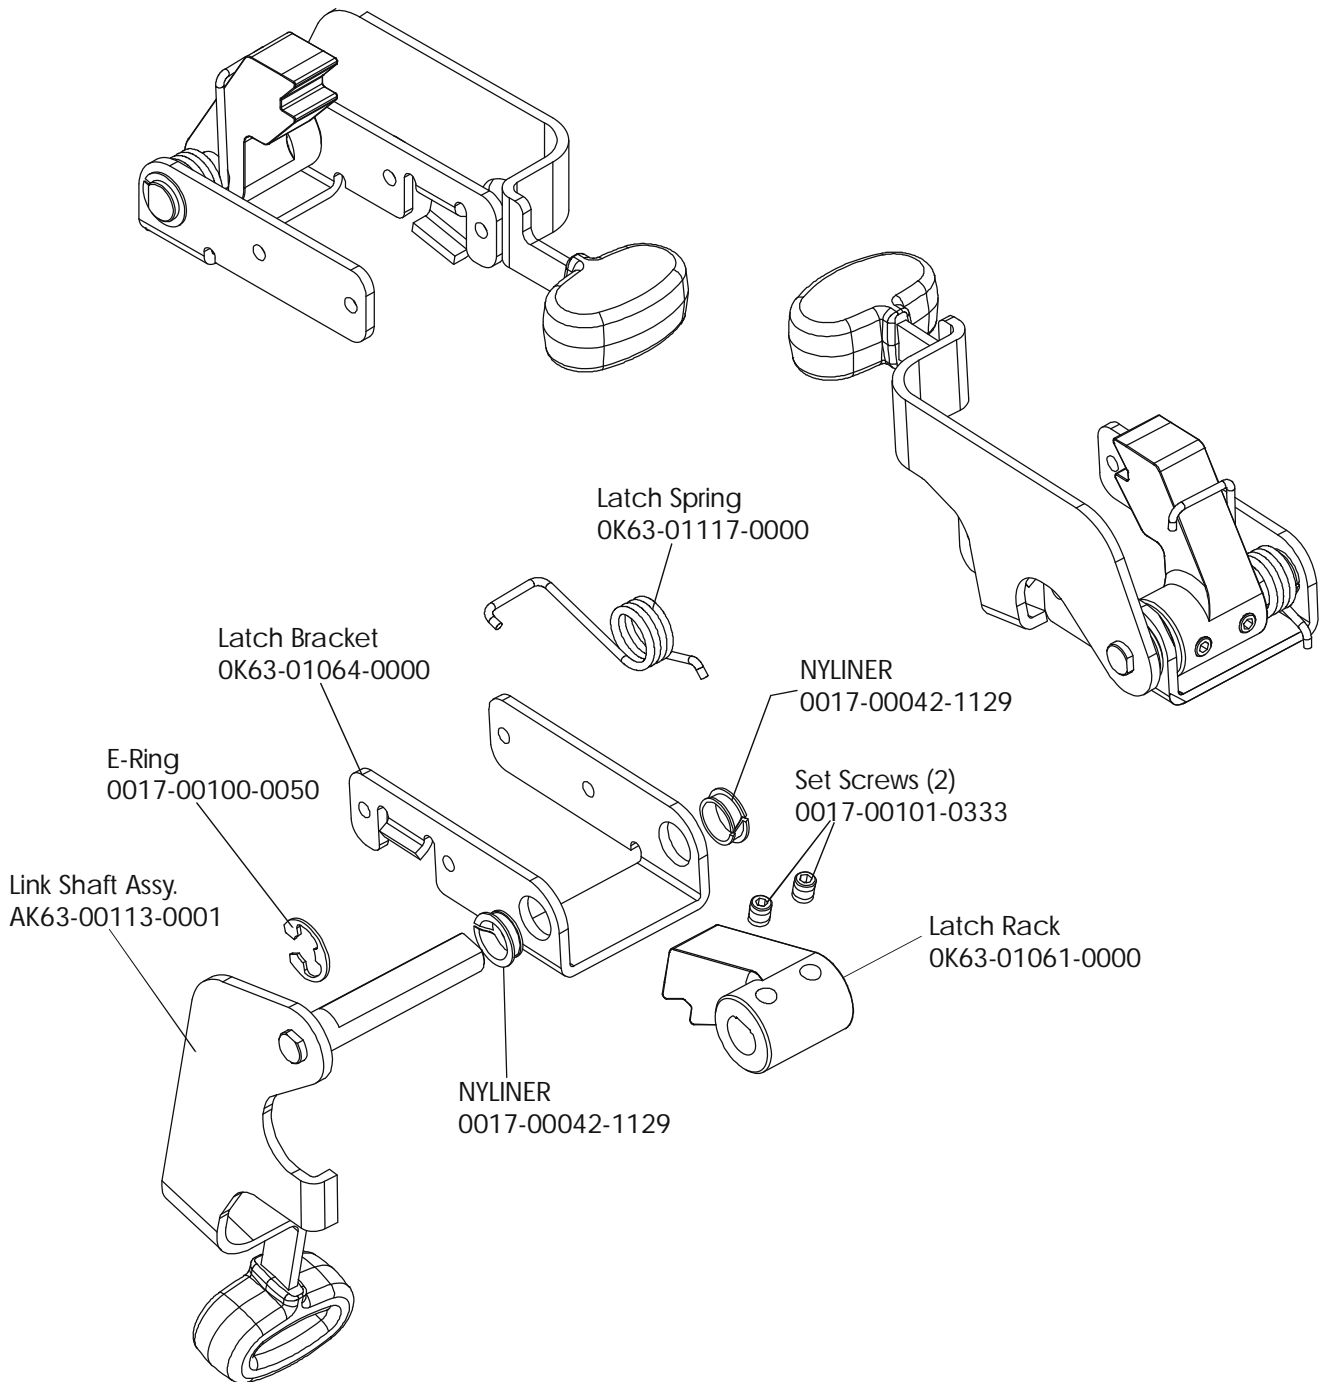

ARCTIC SILVER 93CW
Seat Latch Assy. -AK63-00043-0001

93CW-0XXX-02
S/N CCM100000 and up