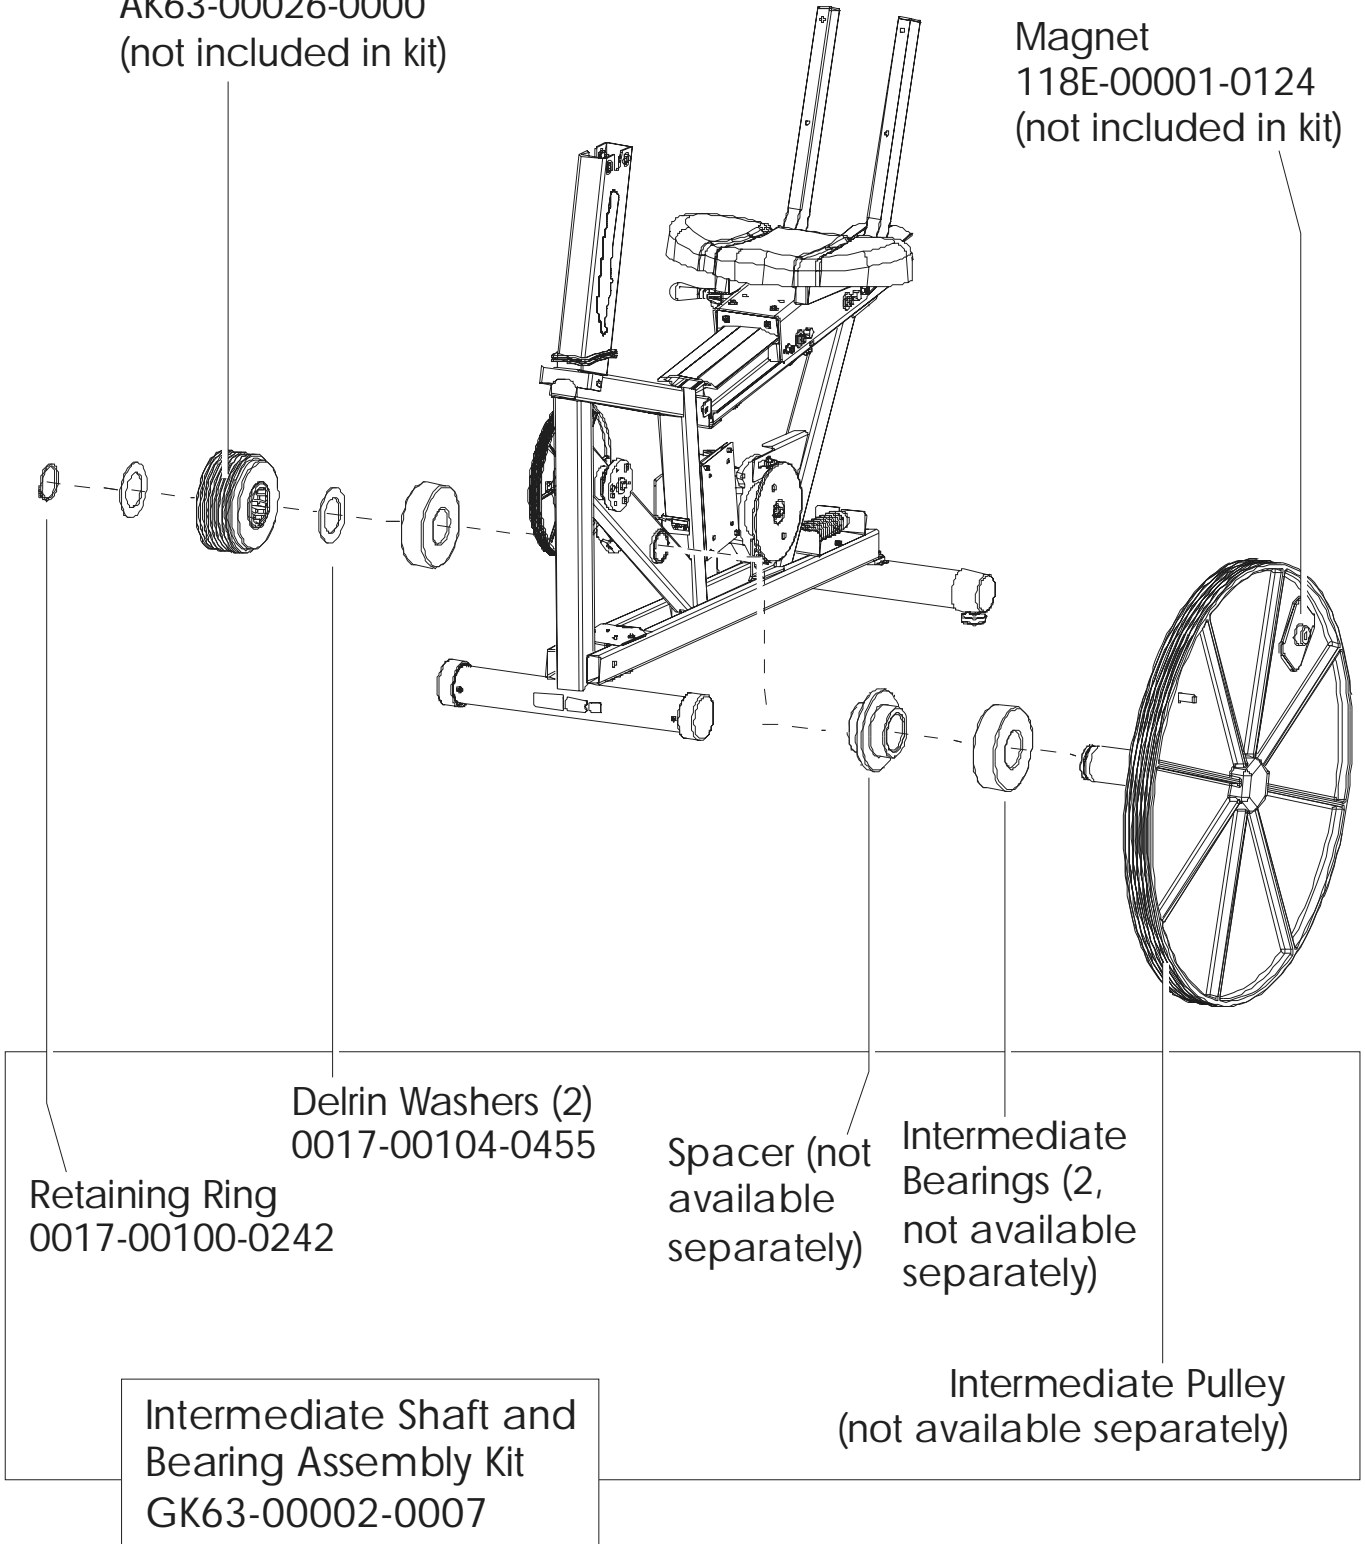

**NOTE: ADDING THE BOLT ON LCD SCREEN TO THE
93CW-0XXX-02 MAKES THE UNIT A 93CER-0XXX-02.**

	Page
CONSOLE AND RELATED COMPONENTS.....	4
CONSOLE MOUNTING SCREWS AND POLAR COVERS.....	5
ALTERNATOR W/PULLEY	6
CRANKSHAFT AND BEARING ASSEMBLY.....	7
INTERMEDIATE SHAFT AND BEARING ASSEMBLY.....	8
SEAT LATCH ASSEMBLY.....	9
SEAT POST ASSEMBLY	10
SEAT POST SHROUDS.....	11
IDLER BRACKET ASSEMBLY.....	12
CONSOLE SUPPORT ASSEMBLY.....	13
LEFT SIDE SHROUD AND CRANKARM.....	14
RIGHT SIDE SHROUD AND CRANKARM.....	15
PCB MOUNTING BRACKET ASSEMBLY.....	16
FRONT WHEELS.....	17
RESISTOR ASSEMBLY.....	18
HANDLEBAR ASSEMBLY.....	19
BELTS.....	20
CABLES.....	21

93CW-0XXX-02
S/N CCM100000 and up

ARCTIC SILVER 93CW

Intermediate Shaft and Bearing Assembly

93CW-0XXX-02

S/N CCM100000 and up

Clutch Assembly
AK63-00026-0000
(not included in kit)

Magnet
118E-00001-0124
(not included in kit)