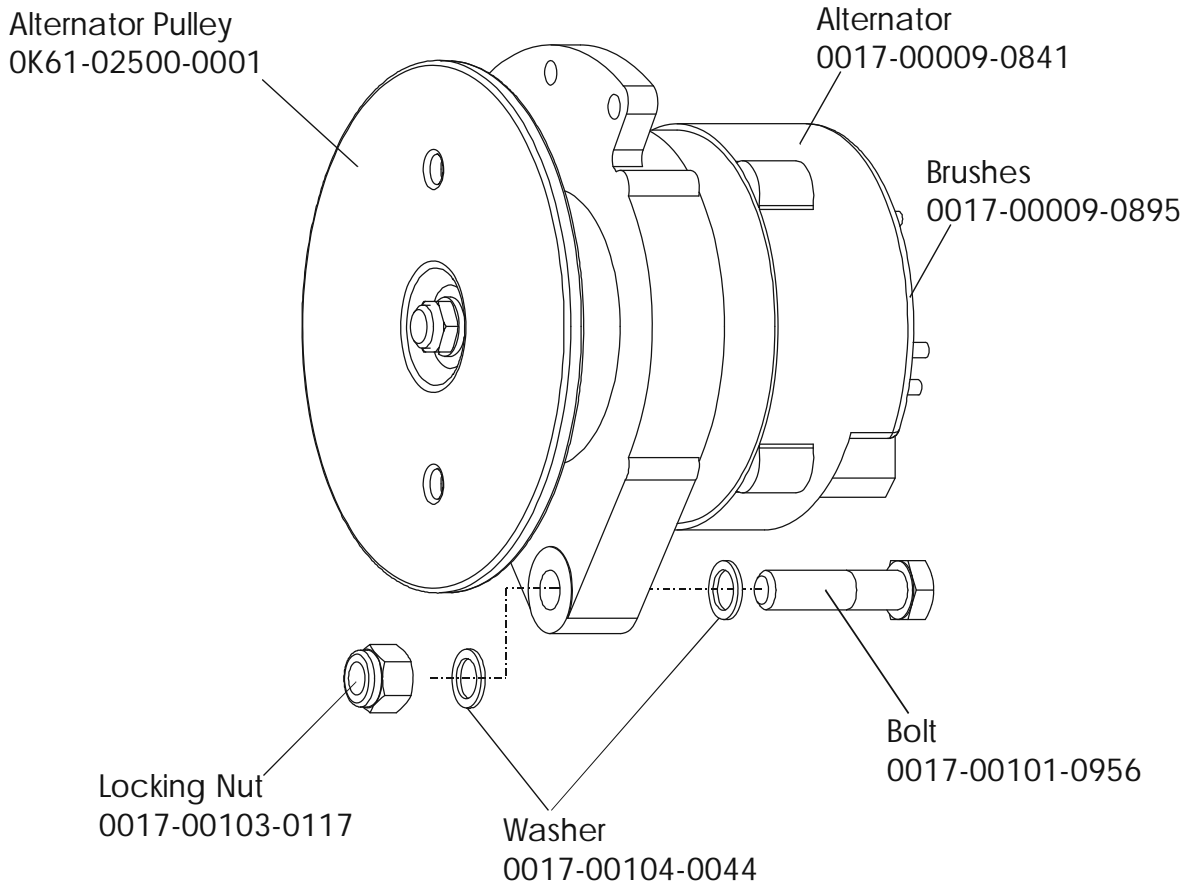

ARCTIC SILVER 93CW
Alternator w/Pulley-AK63-00093-0000

93CW-0XXX-02
S/N CCM100000 and up