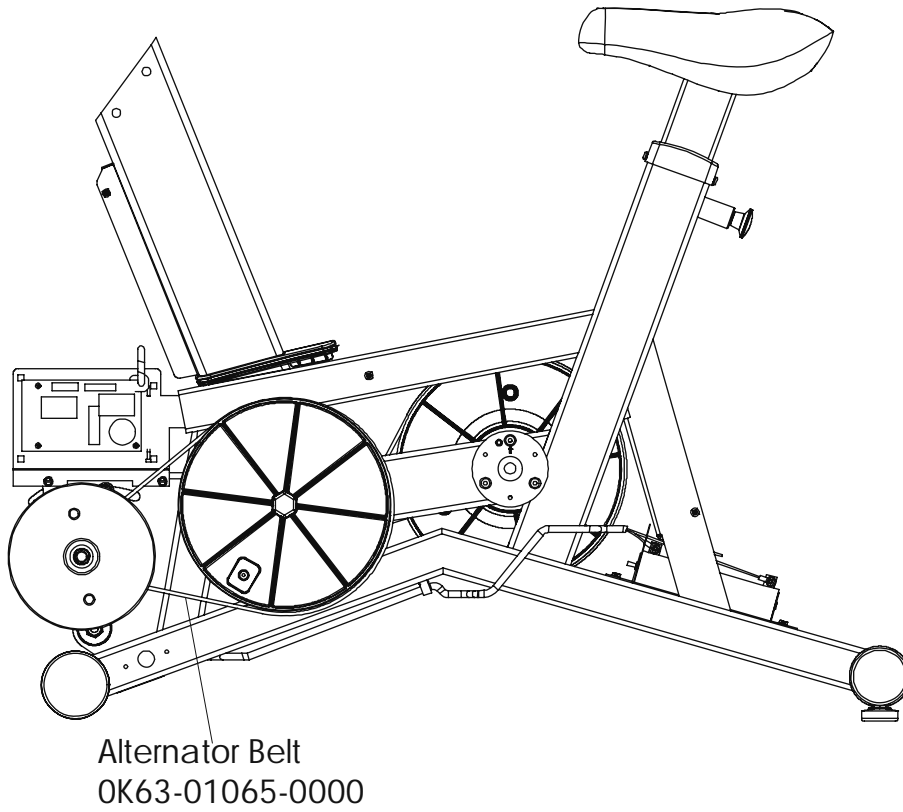

ARCTIC SILVER 93CW

Cables

93CW-0XXX-02
S/N CCM100000 and up