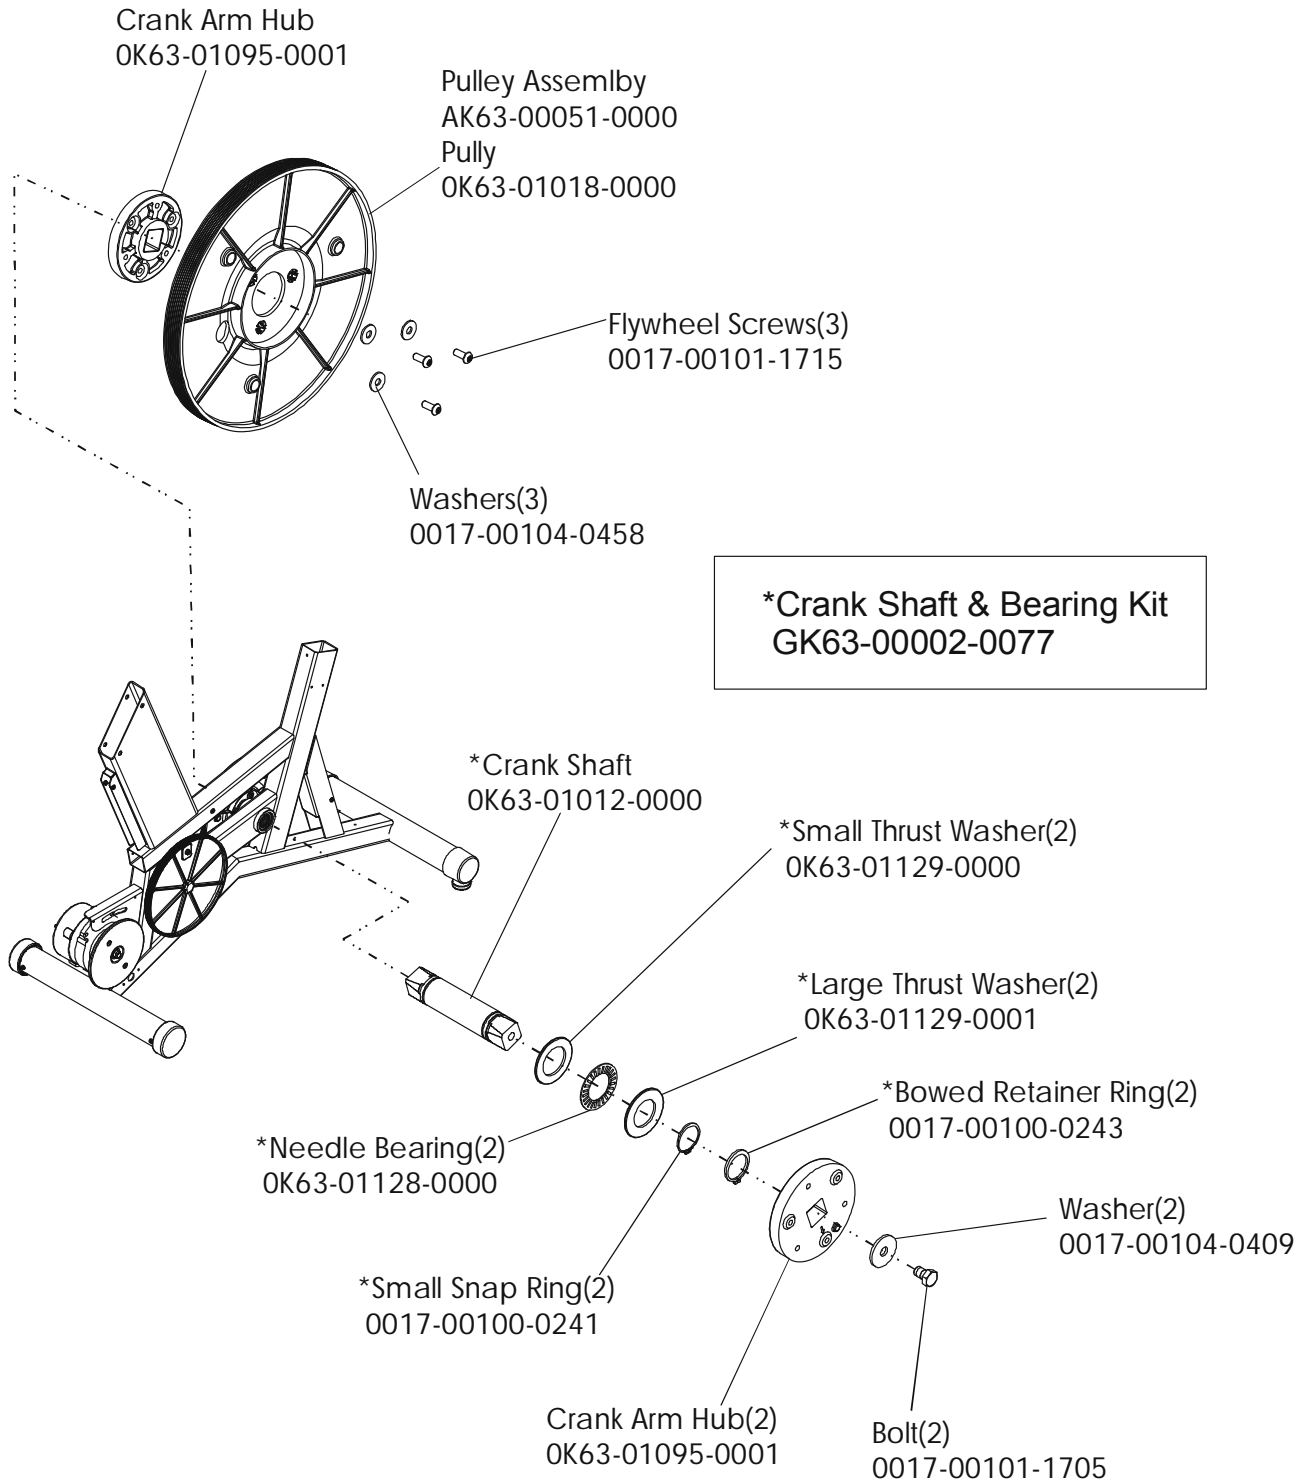

**NOTE: ADDING THE BOLT ON LCD SCREEN TO THE
93CW-0XXX-02 MAKES THE UNIT A 93CER-0XXX-02.**

	Page
CONSOLE AND RELATED COMPONENTS.....	4
CONSOLE MOUNTING SCREWS AND POLAR COVERS.....	5
ALTERNATOR W/PULLEY	6
CRANKSHAFT AND BEARING ASSEMBLY.....	7
INTERMEDIATE SHAFT AND BEARING ASSEMBLY.....	8
SEAT LATCH ASSEMBLY.....	9
SEAT POST ASSEMBLY	10
SEAT POST SHROUDS.....	11
IDLER BRACKET ASSEMBLY.....	12
CONSOLE SUPPORT ASSEMBLY.....	13
LEFT SIDE SHROUD AND CRANKARM.....	14
RIGHT SIDE SHROUD AND CRANKARM.....	15
PCB MOUNTING BRACKET ASSEMBLY.....	16
FRONT WHEELS.....	17
RESISTOR ASSEMBLY.....	18
HANDLEBAR ASSEMBLY.....	19
BELTS.....	20
CABLES.....	21

ARCTIC SILVER 93CW
Console Mtg. Screws & Polar Covers

93CW-0XXX-02
S/N CCM100000 and up

ARCTIC SILVER 93CW
Alternator w/Pulley-AK63-00093-0000

93CW-0XXX-02
S/N CCM100000 and up

ARCTIC SILVER 93CW
Crankshaft and Bearing Assembly

93CW-0XXX-02
S/N CCM100000 and up

ARCTIC SILVER 93CW

Intermediate Shaft and Bearing Assembly

93CW-0XXX-02

S/N CCM100000 and up

Clutch Assembly
AK63-00026-0000
(not included in kit)

Magnet
118E-00001-0124
(not included in kit)